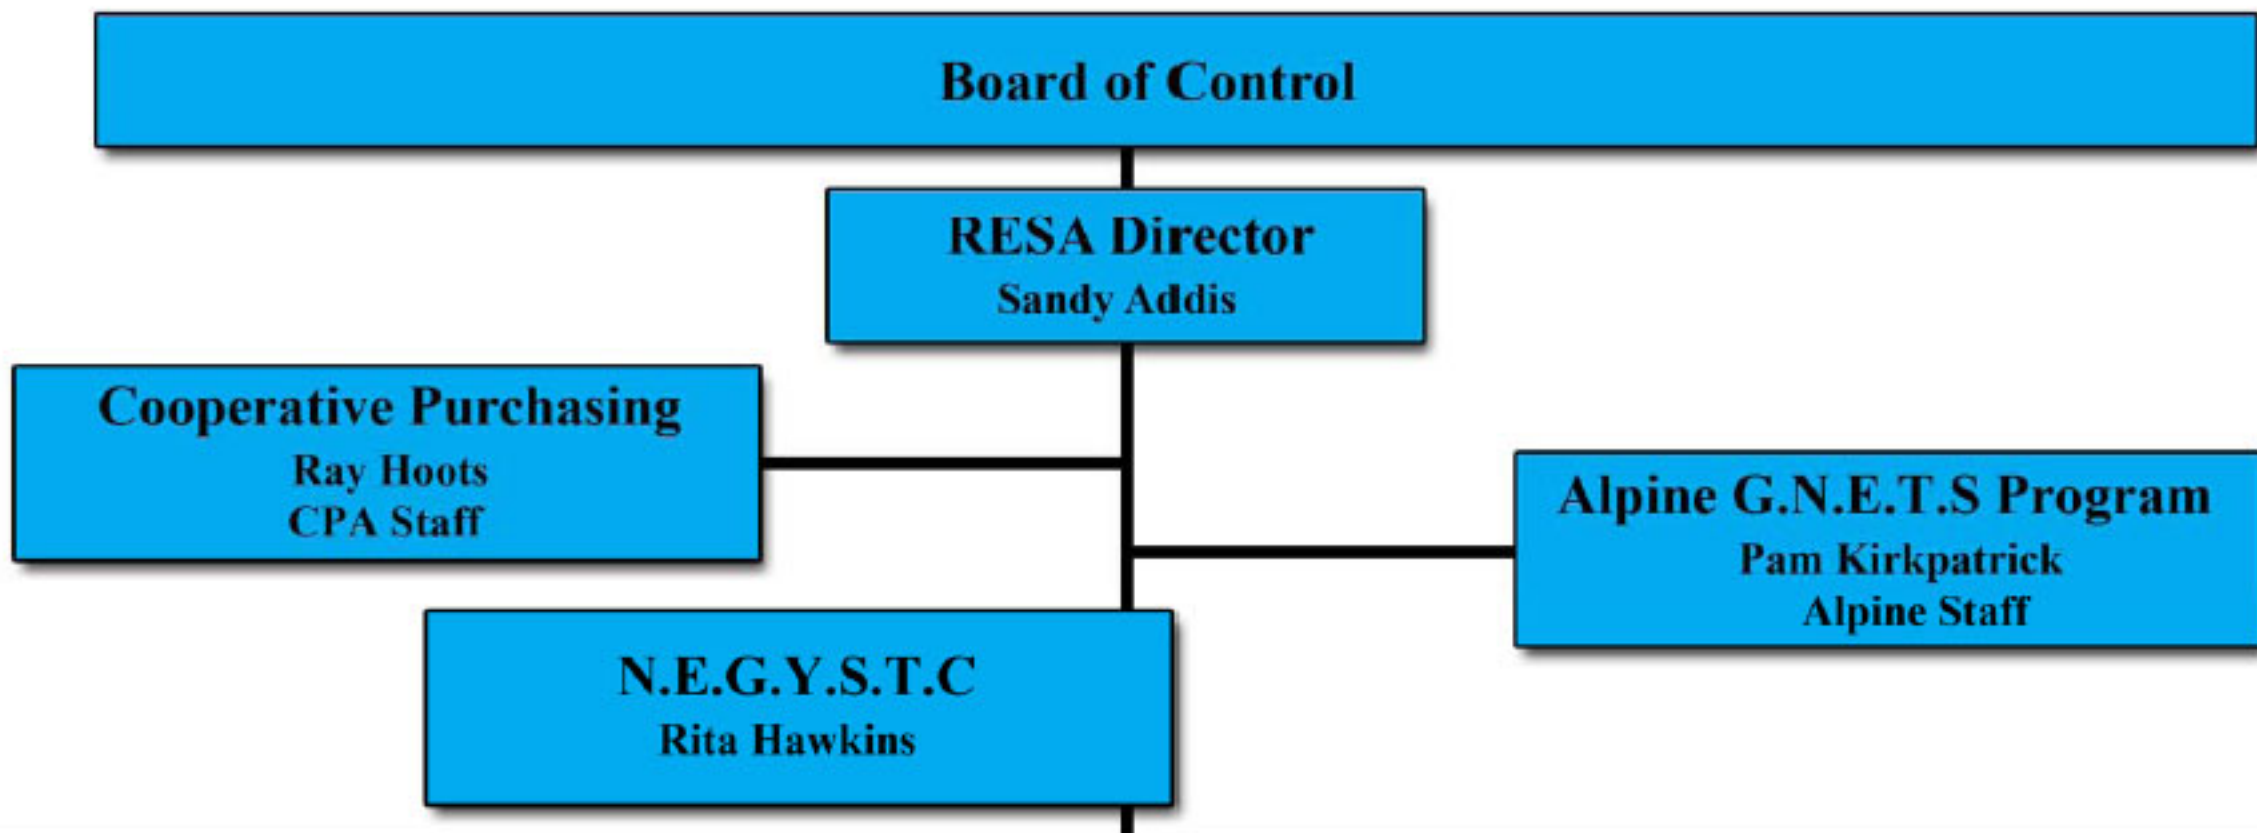

Pioneer RESA Organizational Chart

Leadership Team				
Jeremy Williams	Lori McCoy	Sandy Addis	Staci Newsome	Laura Brown
Evaluation & Assessment	Technology Services	Professional Learning & Instruction	Business	GLRS & Special Services
Jeremy Williams Michael Catledge Kaila Steele Sandy Bales (Tara Elrod) (Jennifer Flowers)	Lori McCoy Whitney Cathey Robert Jordan Brian Buffington	Sandy Addis Gerald Boyd Dennis Fordham Richard Krise Susan Proctor Randall Townley Marcia Williams	Staci Newsome Jennifer Flowers Tara Elrod Brenda Winder Operations Darlene Hatfield Mike McDowell Beth Rutherford Bobby Whitlock	Laura Brown Charmane Biggers Jennifer Vandiver Dinah Martin Carol Crumley Patrica Davalos Faith Huff Specialty Teachers